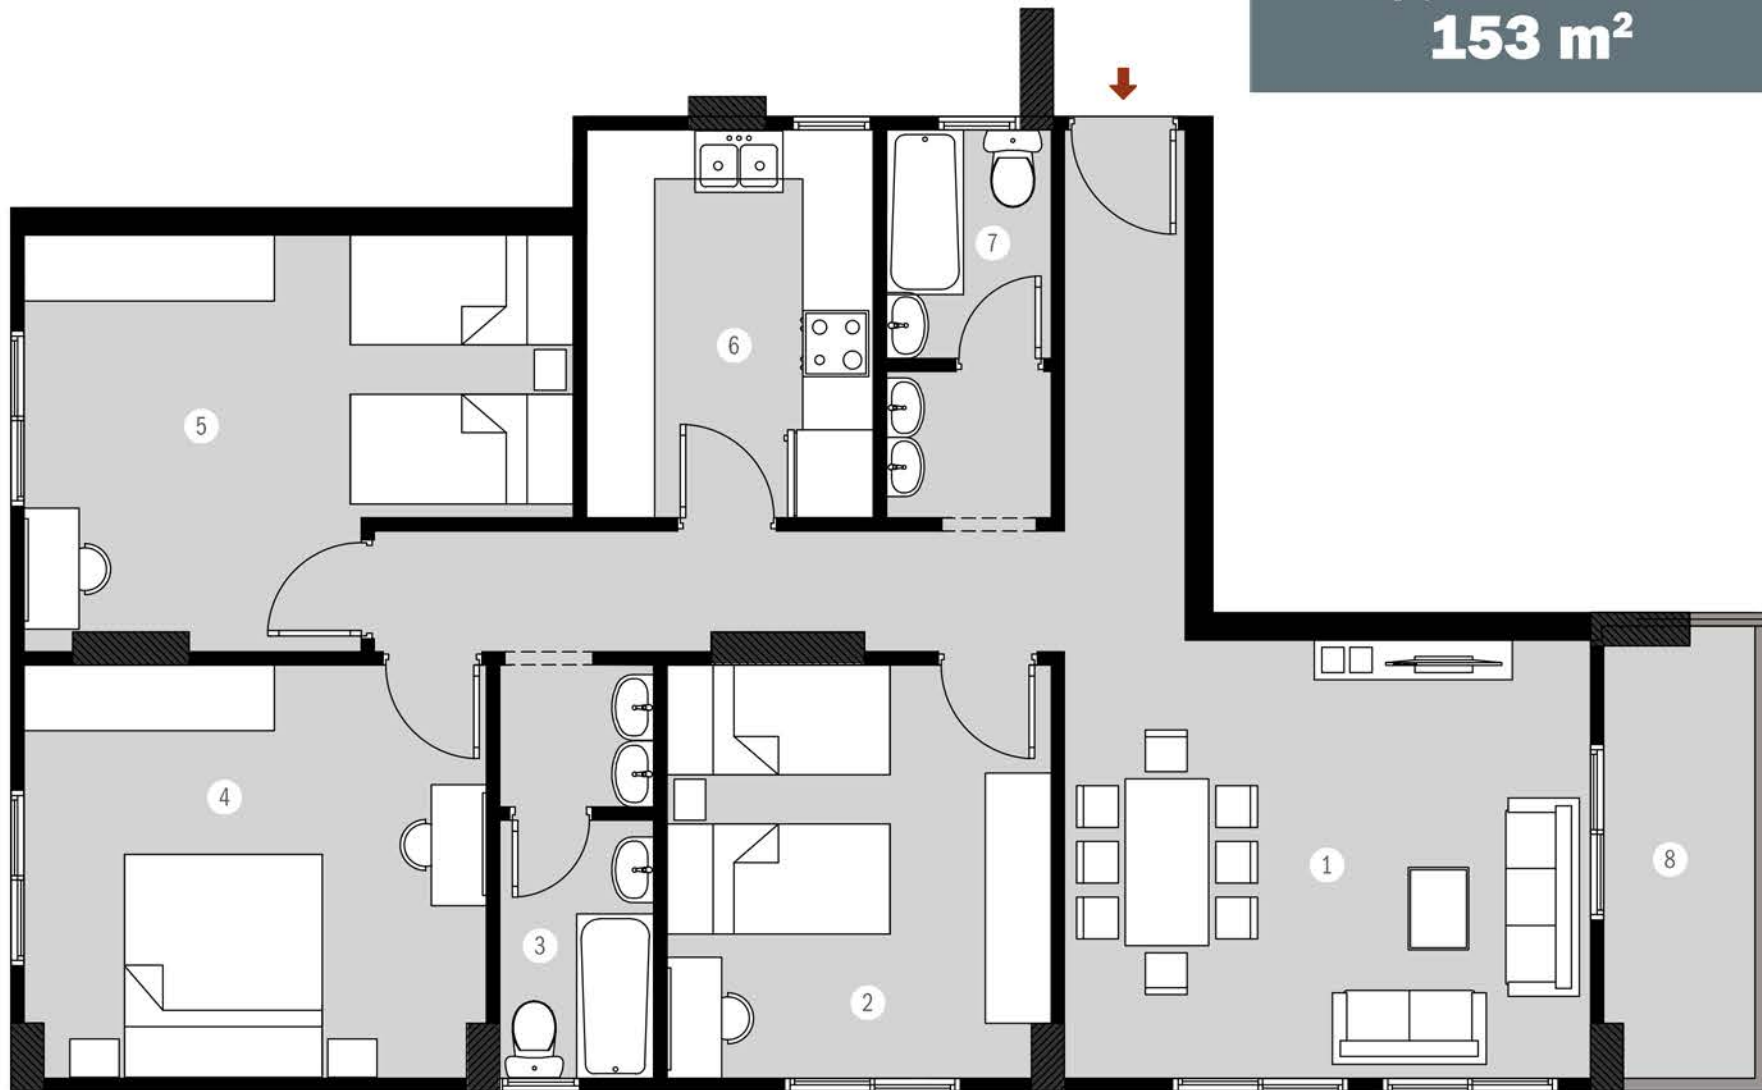

Typical Back
153 m²

1 Reception&Dining	4.8x4 m²
2 Bedroom 1	3.75x3.5 m²
3 Bathroom	2.35x1.4 m²
4 Master Bedroom	4.2x3.75 m²
5 Bedroom 2	5x3.8 m²
6 Kitchen	3.55x2.6 m²
7 Guest Bathroom	2.01x1.5 m²
8 Terrace	4.1x1.4 m²