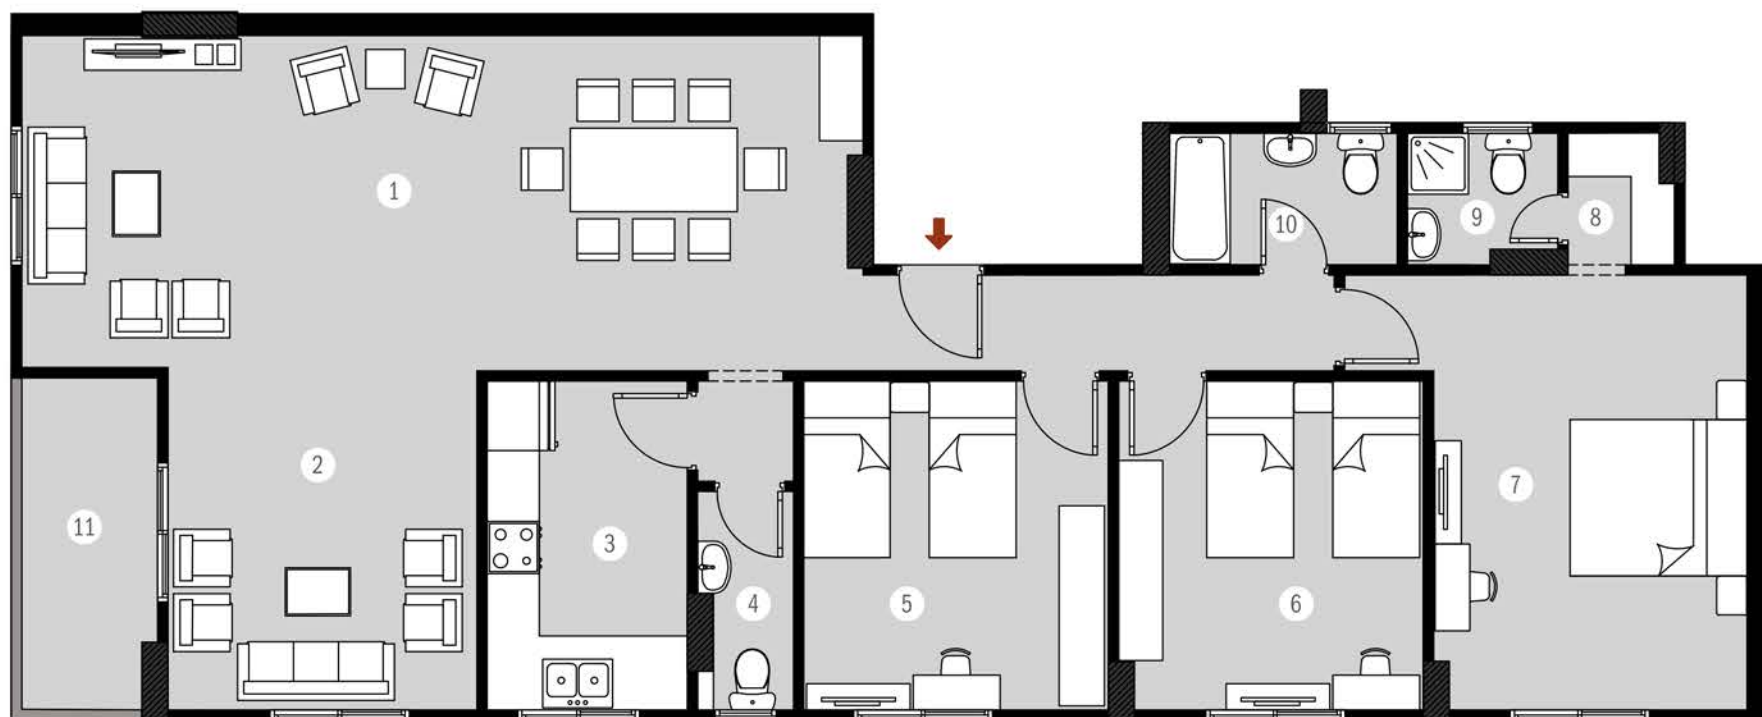

Typical Right
193 m²

1 Reception&Dining	9.65x3.8 m²
2 Living Room	3.95x3.55 m²
3 Kitchen	3.8x2.3 m²
4 Guest Bathroom	2.5x1.1 m²
5 Bedroom 1	3.8x3.5 m²
6 Bedroom 2	3.8x3.5 m²
7 Master Bedroom	5x3.6 m²
8 Dressing Room	1.5x1.2 m²
9 Ensuite Bathroom	1.75x1.5 m²
10 Bathroom	2.8x1.5 m²
11 Terrace	3.8x1.55 m²